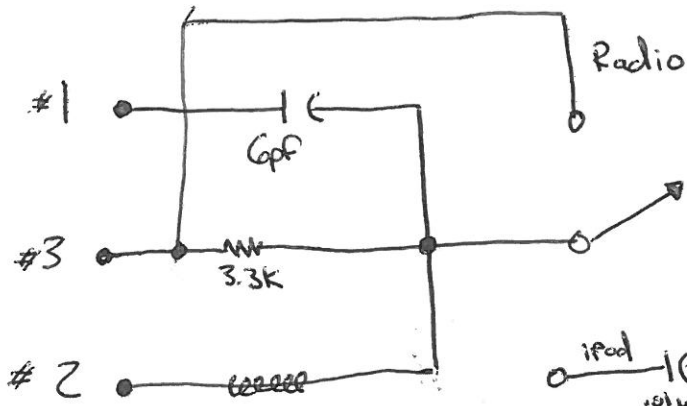

Philco 42-1006

3 Pin Connector Aux Jack install
w/switch

? What is the
value of coil?