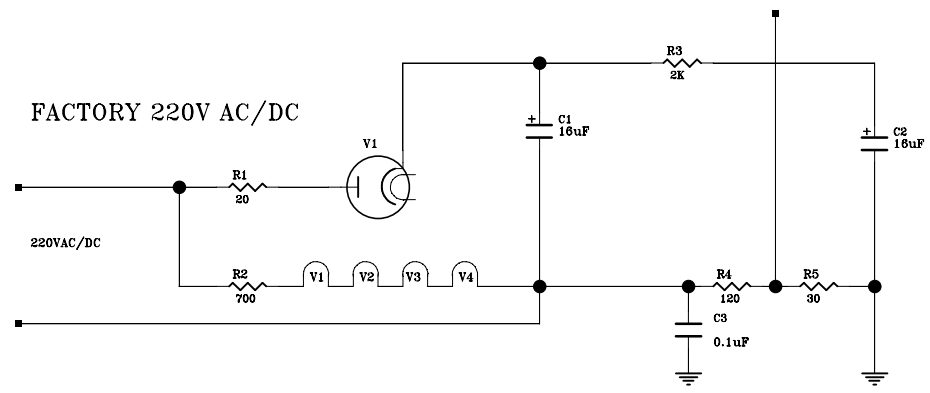

A

FACTORY 220V AC/DC

MODIFIED FOR 120V AC

VYTRAN Limited.
1400 Campus Dr., Morganville, NJ 07751

TITLE		MDS-222	
SIZE	DWG NO	MDS-222	
B	513000011	REV	
SCALE		SHEET	1 of 1

DRAWN BY
Mike Nudelman

14/06/2023:14:57