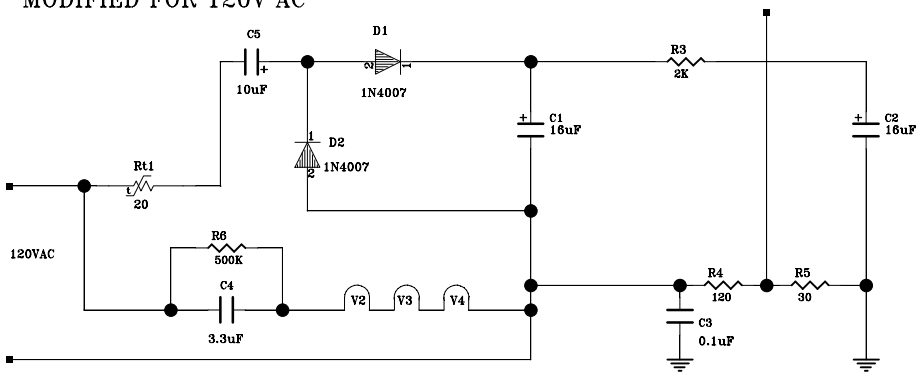

A

FACTORY 220V AC/DC

MODIFIED FOR 120V AC

VYTRAN Limited.
1400 Campus Dr., Morganville, NJ 07751

TITLE		MDS-222	
SIZE	DWG NO	MDS-222	
B	513000011	REV	
SCALE		SHEET	1 of 1

DRAWN BY
Mike Nudelman

14/06/2023:14:57