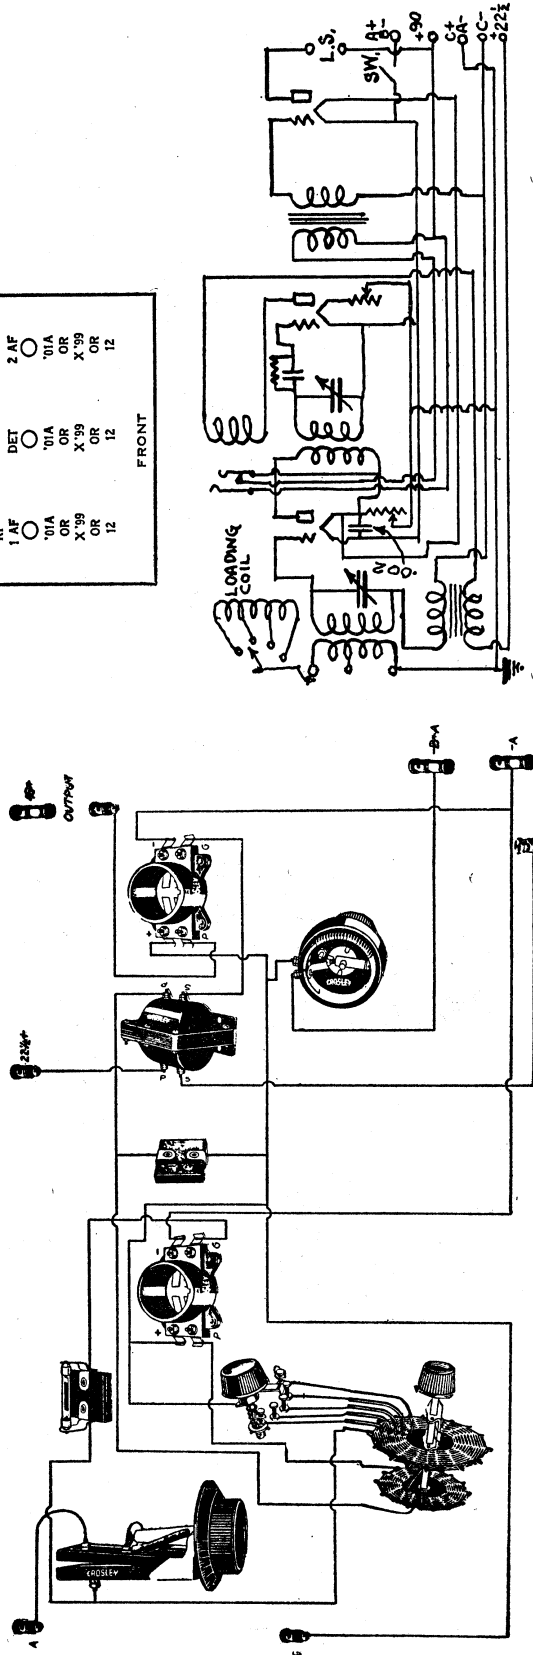

## Crosley Corp.

**Model:** TRIRDYN

**Chassis:**

**Year:** Pre 1932

**Power:**

**Circuit:**

**IF:**

**Tubes:**

**Bands:**

Resources

**Riders Volume 1 - CROSLEY 1-16**

MODEL TRIRDYN  
 MODEL 51  
 MODEL 5-38  
 Schematic

CROSLLEY RADIO CORP.

MODEL 5-38

Model 5-38, Series 2 (Serial No. 8000H & Above)

BELOW 8000H 4TH TUBE IS 2RF, 5TH TUBE DET

- |      |     |    |      |    |    |
|------|-----|----|------|----|----|
| 1 RF | 01A | OR | X'39 | OR | 1Z |
| 2 AF | 01A | OR | X'39 | OR | 1Z |
| 1 AF | 01A | OR | X'39 | OR | 1Z |
| DET  | 01A | OR | X'39 | OR | 1Z |
| 2 RF | 01A | OR | X'39 | OR | 1Z |

FRONT

Model Trirdyn

MODEL 51

Model 51

- |     |     |    |      |    |    |
|-----|-----|----|------|----|----|
| DET | 01A | OR | X'39 | OR | 1Z |
| AF  | 01A | OR | X'39 | OR | 1Z |

FRONT

Crosley Model 51 Circuit