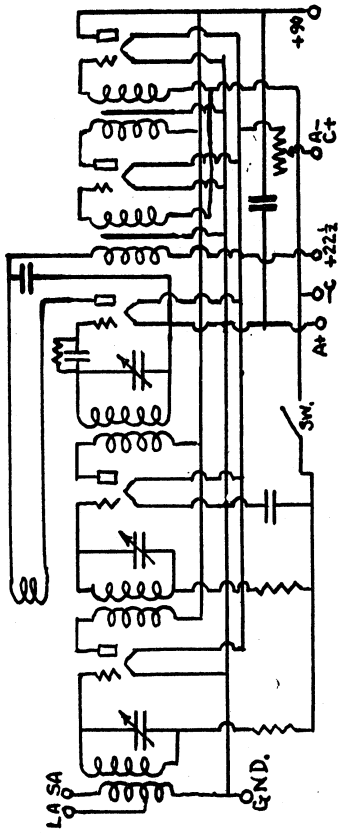

## Crosley Corp.

**Model:** TRIRDYN

**Chassis:**

**Year:** Pre 1932

**Power:**

**Circuit:**

**IF:**

**Tubes:**

**Bands:**

Resources

**Riders Volume 1 - CROSLEY 1-16**

MODEL TRIRDYN  
 MODEL 51  
 MODEL 5-38  
 Schematic

CROSLLEY RADIO CORP.

MODEL 5-38

Model 5-38, Series 2 (Serial No. 8000H & Above)

BELOW 8000H 4TH TUBE IS 2RF, 5TH TUBE DET

- |      |     |    |      |    |    |
|------|-----|----|------|----|----|
| 1 RF | 01A | OR | X'39 | OR | 1Z |
| 2 AF | 01A | OR | X'39 | OR | 1Z |
| 1 AF | 01A | OR | X'39 | OR | 1Z |
| DET  | 01A | OR | X'39 | OR | 1Z |
| 2 RF | 01A | OR | X'39 | OR | 1Z |

FRONT

Model Trirdyn

MODEL 51

Model 51

- |     |     |    |      |    |    |
|-----|-----|----|------|----|----|
| DET | 01A | OR | X'39 | OR | 1Z |
| AF  | 01A | OR | X'39 | OR | 1Z |

FRONT

Crosley Model 51 Circuit