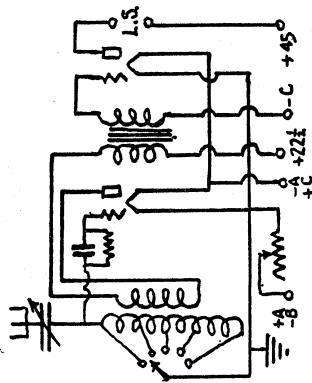

## Crosley Corp.

**Model:** TRIRDYN

**Chassis:**

**Year:** Pre 1932

**Power:**

**Circuit:**

**IF:**

**Tubes:**

**Bands:**

Resources

**Riders Volume 1 - CROSLEY 1-16**

MODEL TRIRDYN  
 MODEL 51  
 MODEL 5-38  
 Schematic

CROSLLEY RADIO CORP.

MODEL 5-38

Model 5-38, Series 2 (Serial No. 8000H & Above)

BELOW 8000H 4TH TUBE IS 2RF, 5TH TUBE DET

- |      |     |    |      |    |    |
|------|-----|----|------|----|----|
| 1 RF | 01A | OR | X'39 | OR | 1Z |
| 2 AF | 01A | OR | X'39 | OR | 1Z |
| 1 AF | 01A | OR | X'39 | OR | 1Z |
| DET  | 01A | OR | X'39 | OR | 1Z |
| 2 RF | 01A | OR | X'39 | OR | 1Z |

FRONT

Model Trirdyn

MODEL 51

Model 51

- |     |     |    |      |    |    |
|-----|-----|----|------|----|----|
| DET | 01A | OR | X'39 | OR | 1Z |
| AF  | 01A | OR | X'39 | OR | 1Z |

FRONT

Crosley Model 51 Circuit